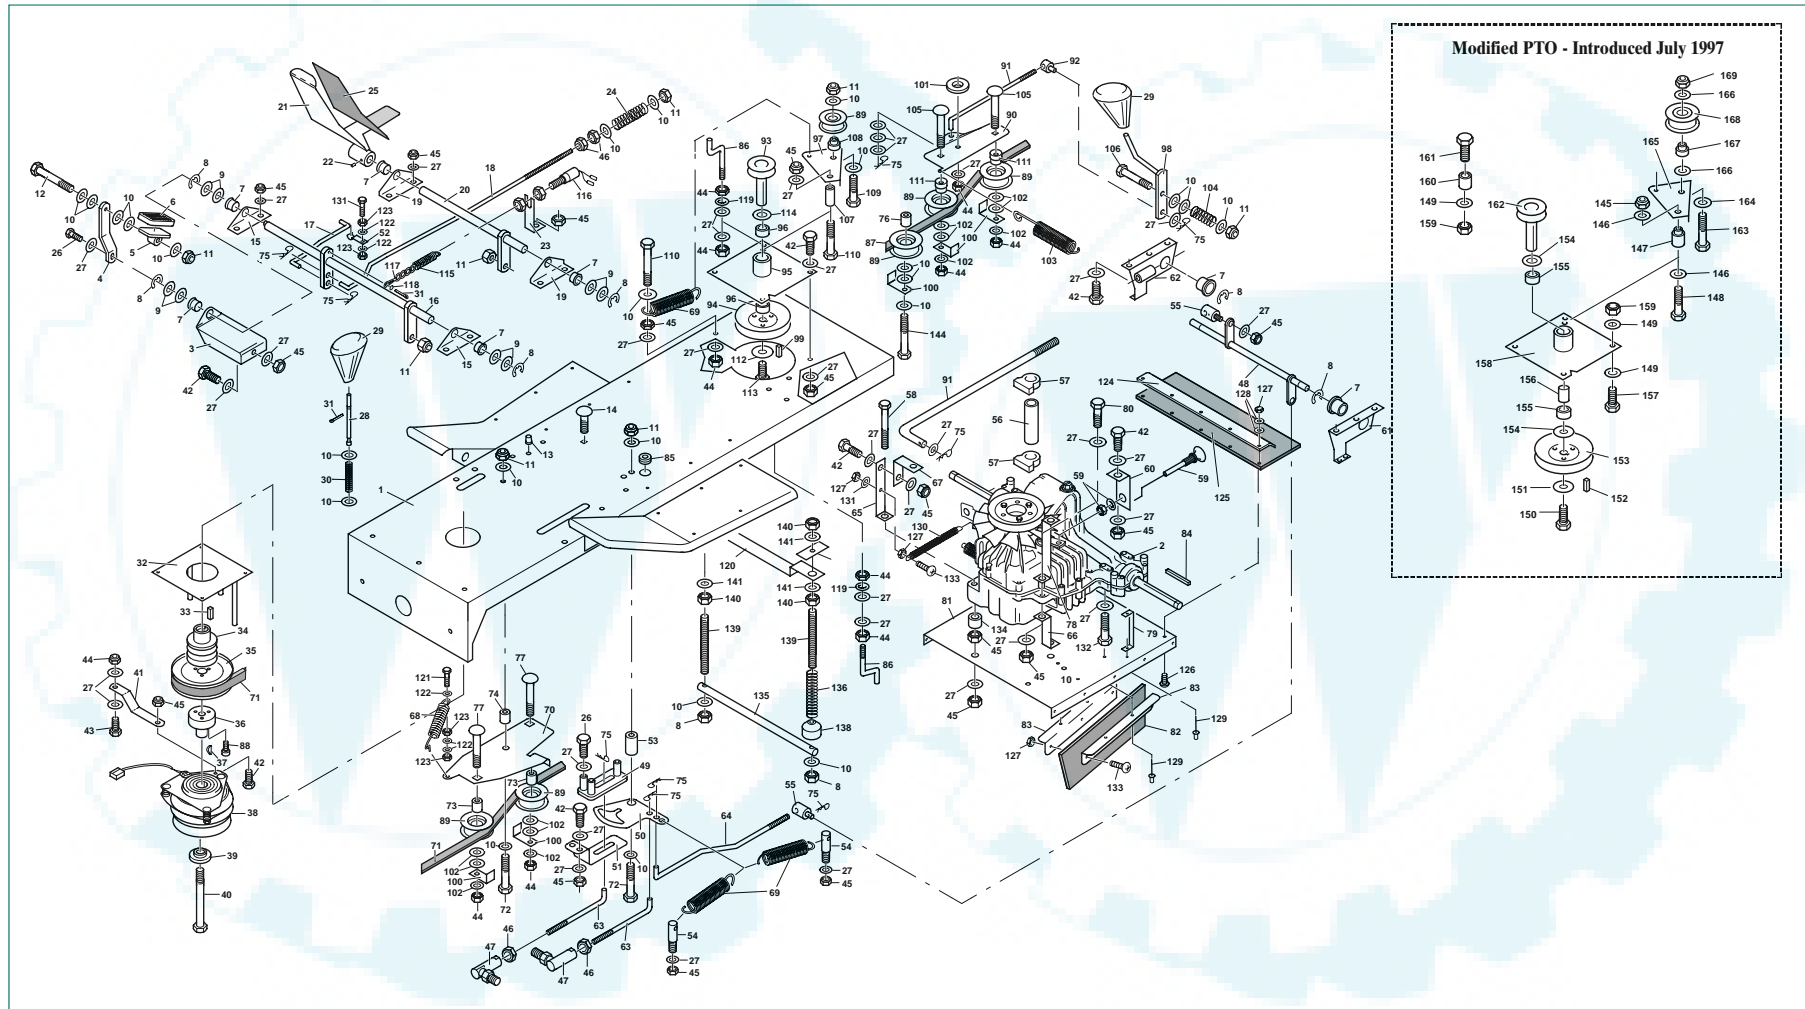

Westwood

Tractor Chassis, PTO, Brake & Cutter Controls Cont.

THE BEST OF BRITISH ENGINEERING